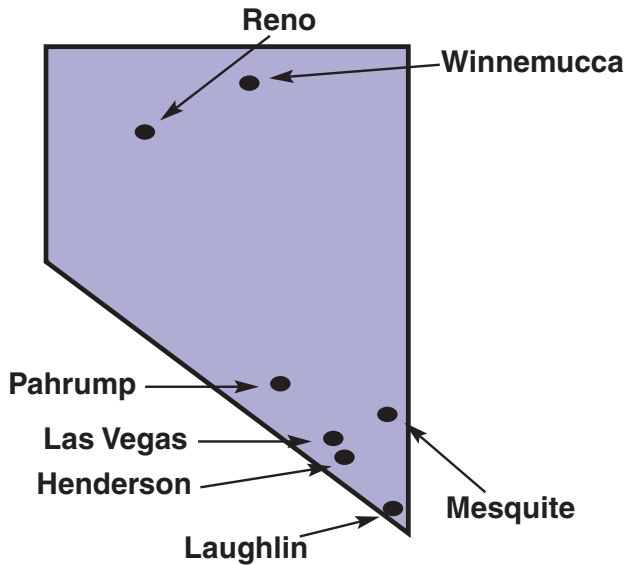

BINGO'S BUSTIN' OUT IN NEVADA

SUBSCRIBE NOW!

One Year Subscription: \$30.00 U.S.

I'm on! Sign me up!

NAME _____

ADDRESS _____

CITY, STATE, ZIP _____

PHONE _____

Send Check or M.O.
to

Bingo Bugle
Nevada Subscriptions
4154 Cameron St.
Las Vegas, NV 89103

• CALIFORNIA SUBSCRIPTIONS •

Also available for subscription are the Los Angeles County, San Bernardino/Riverside and Orange County Editions. Just specify which editions you would like for \$30 ea. per year